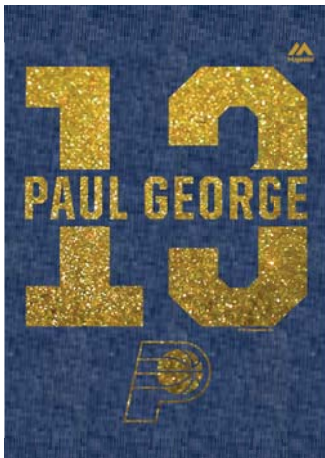

INDIANA PACERS
PAUL GEORGE
MLCT-082C-49A-HHA
ATHLETIC NAVY HEATHER/
STEEL HEATHER