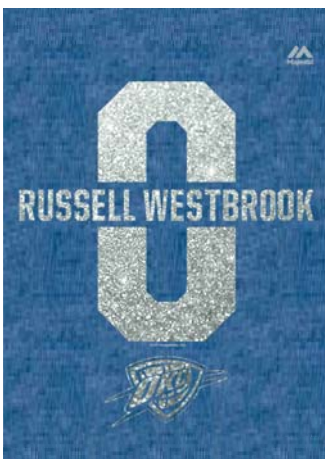

OKLAHOMA CITY THUNDER
KEVIN DURANT
MLCT-657E-5X3-HHA
DEEP ROYAL HEATHER/STEEL
HEATHER