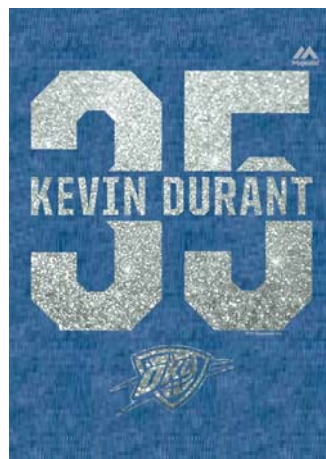

OKLAHOMA CITY THUNDER
RUSSELL WESTBROOK
MLCT-657E-5X3-HHB
DEEP ROYAL HEATHER/STEEL
HEATHER