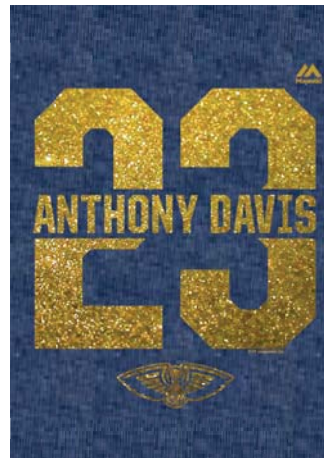

NEW ORLEANS PELICANS
ANTHONY DAVIS
MLCT-082C-1K3-HHA
ATHLETIC NAVY HEATHER/
STEEL HEATHER