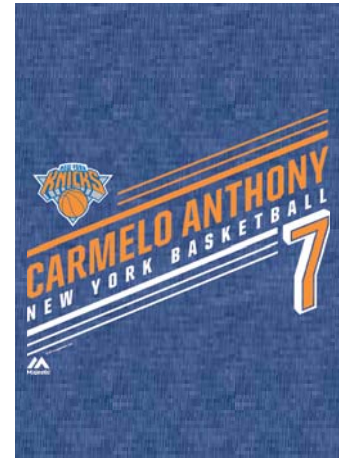

NEW YORK KNICKS
CARMELO ANTHONY
MJSA-885G-58A-HNA
BLUE HEATHER