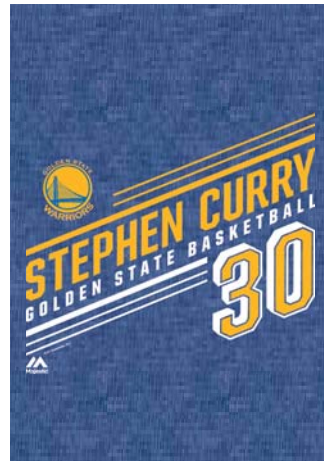

### AVAILABLE

5/15

**DERRICK ROSE**  
**MJSA-666A-3C3-HNA**  
**ATHLETIC RED HEATHER**

**LEVELAND CAVALIERS**  
**LEBRON JAMES**  
**MJSA-155B-52A-HNA**  
**ATHLETIC BLUE HEATHER**

**GOLDEN STATE WARRIORS**  
**STEPHEN CURRY**  
**MJSA-885G-53A-HNA**  
**BLUE HEATHER**