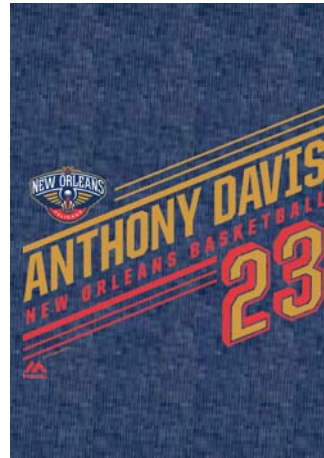

NEW ORLEANS PELICANS
ANTHONY DAVIS
MJSA-155B-1K3-HNA
ATHLETIC BLUE HEATHER