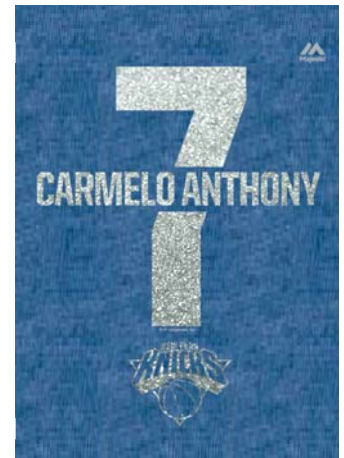

NEW YORK KNICKS
CARMELO ANTHONY
MLCT-657E-58A-HHA
DEEP ROYAL HEATHER/STEEL
HEATHER