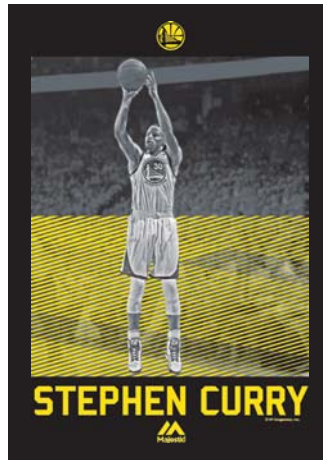

### AVAILABLE

5/15

**DERRICK ROSE**

CHICAGO BULLS  
DERRICK ROSE  
MJT2-127A-3C3-HQA  
BLACK

**LEBRON JAMES**

CLEVELAND CAVALIERS  
LEBRON JAMES  
MJT2-127A-52A-HQA  
BLACK

**STEPHEN CURRY**

GOLDEN STATE WARRIORS  
STEPHEN CURRY  
MJT2-127A-53A-HQA  
BLACK